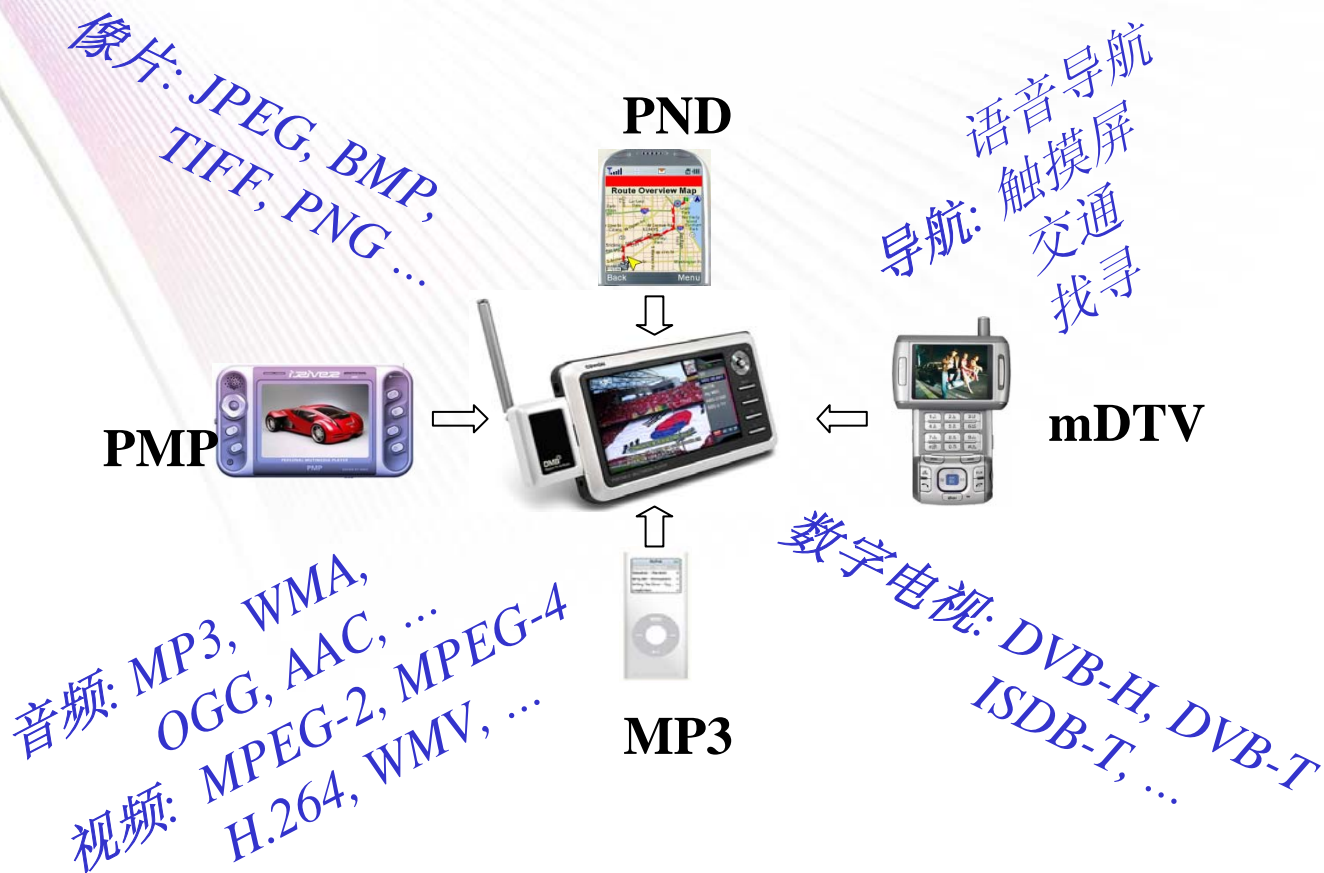

采用Ingenient的案例

Minds in Motion

Ingenient 方案回顾

- **PMP (MP4+MP3)**

视频录放
图像录放
音频录放
无线上网

- **PND (Navigation+PMP)**

支持多种语言的语音导航
方便好用的触摸屏输入
准确的方位和地点
语音指令输入

- **mDTV (MobileTV+PMP)**

支持多种方案 – DVB-H, T-DMB, ISDB-T
模块式
数字电视高质量接受效果

Minds in Motion

未来的便携式多媒体产品一体化?

Minds in Motion

特点

- Portable DTV receiver tuner
- Multimedia Player (Picture/Video/Audio)
- LCD-TFT
- USB OTG
- Wireless connectivity: WiFi and Bluetooth (option)
- Headphones, and A/V output for streaming to a TV, stereo or other device
- On-board Flash Memory
- SD card
- SDIO interface for expandability
- HDD (option)
- User friendly MMI
- Security
- DRM