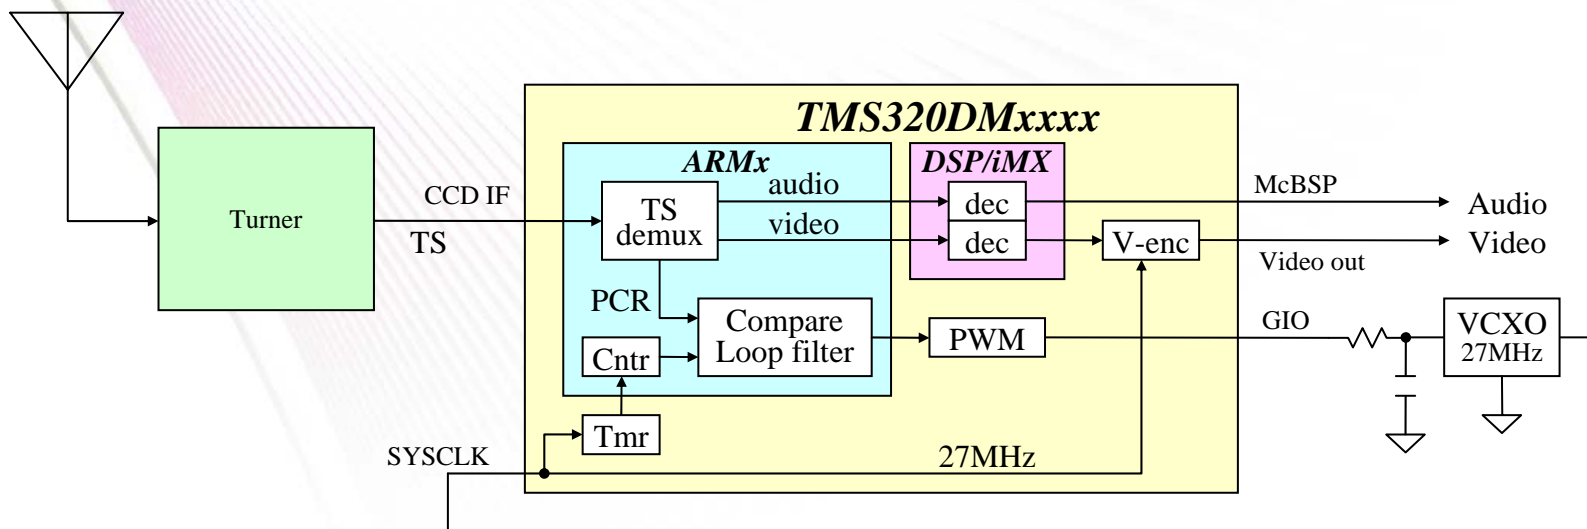

Minds in Motion

DVB-H VC1

	Profile	Level	Max frame size (MB)	Example Video Format	Max Bitrate (kbps)
A	Simple	LL	99	176 x 144 @ 15 fps	96
B	Simple	ML	396	352 x 288 @ 15 fps 176 x 144 @ 30 fps	384
C	Advanced	L0	396	352 x 288 @ 30 fps	2000
D	Advanced	L1	1620	720 x 480 @ 30 fps 720 x 576 @ 25 fps	10000
E	Advanced	L3	8192	1920 x 1080 @ 25/30 fps 1280 x 720 @ 50/60 fps	45000

Minds in Motion

T-DMB H.264/AVC

Format	Width	Height	Max frame size (MB)
QCIF	176	144	99
QVGA	320	240	300
WDF	384	224	336
CIF	352	288	396

Minds in Motion

移动式数字电视原理框图

Minds in Motion

移动式数字电视接收机软件架构(ISDB-T)

Minds in Motion