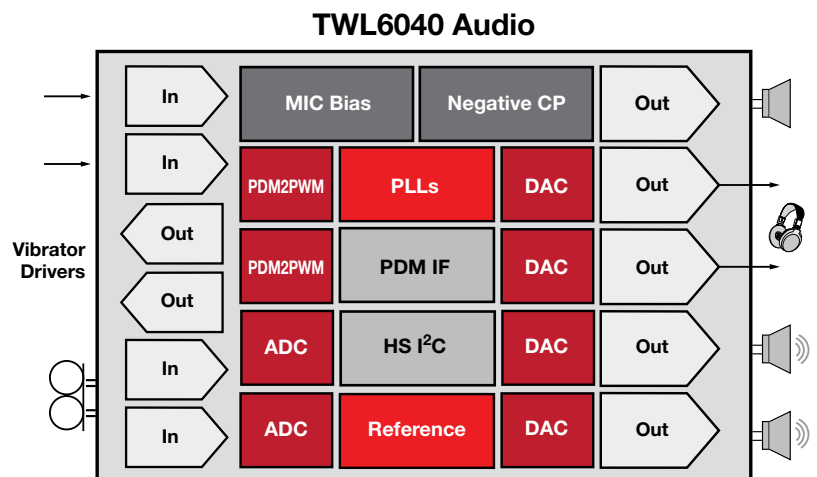

Best-performance portable multimedia

- Unequaled audio playback time
- High-fidelity audio on headset path
  - Better than DVD quality
  - DirectPath™
  - PowerTune™
- Full power stereo hands-free speakers
  - CD quality
  - Switched mode drivers
- Haptics support
- Extended input power range