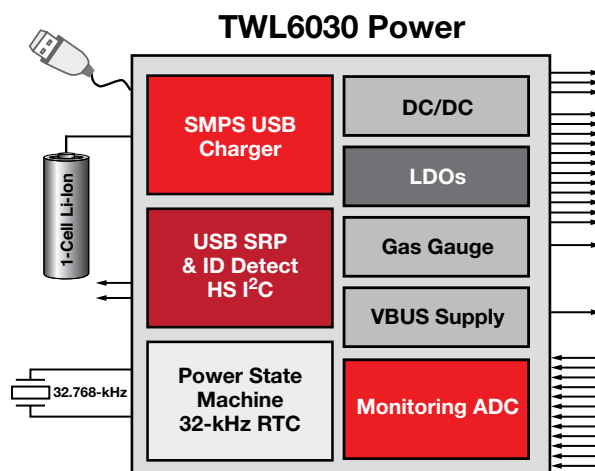

# TWL60x0 enhances handset user experience

## Future-proof battery life

- SmartReflex™ 2 capable
- Best-in-class DC/DC
  - Efficiency over the current load
  - Self adaptive mode
  - Best-in-class load and line transient
- Switched mode USB charge
- Accurate energy management
- Supplies pre-regulation scheme
- Low quiescent currents
- Extended input power range